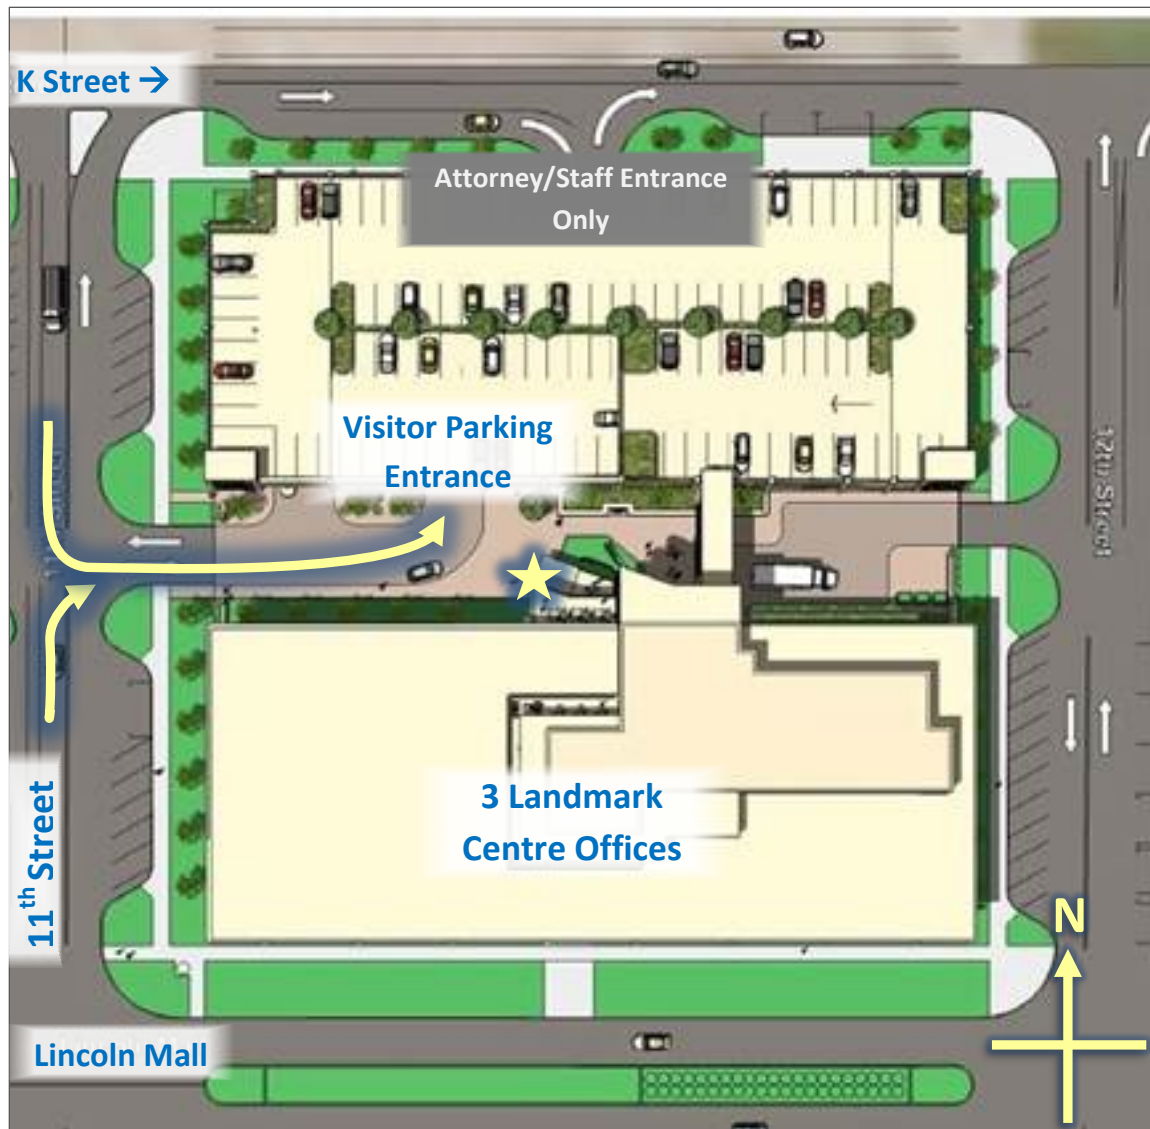

Directions to Our Firm

Rembolt Ludtke is located in the 3 Landmark Centre building at 1128 Lincoln Mall. Our visitor parking is on the ground level of our parking structure and can be reached from 11th Street midway between K Street and Lincoln Mall. For your convenience, we've included below a map that illustrates how our guest parking area can be reached.

Entering the Building

We are located on the third floor. To get there, go through the main entryway on the north side of the building (marked with a star above), and take the elevator in the main lobby to the third floor. Our entrance and reception area will be directly in front of you as you exit the elevator.